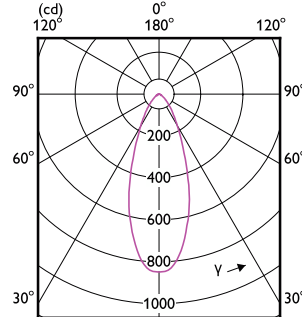

MASTER VALUE LEDspot PAR

Accent Diagrams