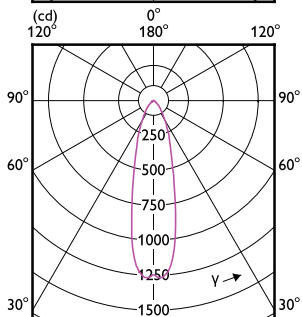

MASTER VALUE LEDspot PAR

Accent Diagrams