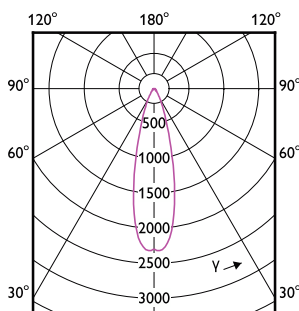

Mechanical and housing

Order Code	Full Product Name	Tvar žárovky
44330300	MAS LEDspot VLE D 13-100W 927 PAR38 25D	PAR38
44320400	MAS LEDspot VLE D 9.5-75W 927 PAR30S 25D	PAR30S
44322800	MAS LEDspot VLE D 9.5-75W 930 PAR30S 25D	PAR30S
44324200	MAS LEDspot VLE D 9.5-75W 940 PAR30S 25D	PAR30S
44304400	MAS LEDspot VLE D 6-50W 927 PAR20 25D	PAR20

Order Code	Full Product Name	Tvar žárovky
44306800	MAS LEDspot VLE D 6-50W 930 PAR20 25D	PAR20
44308200	MAS LEDspot VLE D 6-50W 940 PAR20 25D	PAR20
44310500	MAS LEDspot VLE D 6-50W 927 PAR20 40D	PAR20
44312900	MAS LEDspot VLE D 6-50W 930 PAR20 40D	PAR20
44314300	MAS LEDspot VLE D 6-50W 940 PAR20 40D	PAR20

Temperature

Order Code	Full Product Name	Maximální teplota (jmen.)
44330300	MAS LEDspot VLE D 13-100W 927 PAR38 25D	85 °C
44320400	MAS LEDspot VLE D 9.5-75W 927 PAR30S 25D	80 °C
44322800	MAS LEDspot VLE D 9.5-75W 930 PAR30S 25D	80 °C
44324200	MAS LEDspot VLE D 9.5-75W 940 PAR30S 25D	80 °C
44304400	MAS LEDspot VLE D 6-50W 927 PAR20 25D	80 °C
44306800	MAS LEDspot VLE D 6-50W 930 PAR20 25D	80 °C
44308200	MAS LEDspot VLE D 6-50W 940 PAR20 25D	80 °C
44310500	MAS LEDspot VLE D 6-50W 927 PAR20 40D	80 °C
44312900	MAS LEDspot VLE D 6-50W 930 PAR20 40D	80 °C
44314300	MAS LEDspot VLE D 6-50W 940 PAR20 40D	80 °C