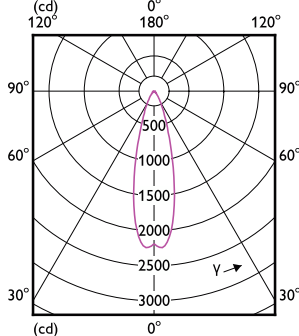

Mechanical and housing

Order Code	Full Product Name	Tvar žárovky
44330300	MAS LEDspot VLE D 13-100W 927 PAR38 25D	PAR38
44320400	MAS LEDspot VLE D 9.5-75W 927 PAR30S 25D	PAR30S
44322800	MAS LEDspot VLE D 9.5-75W 930 PAR30S 25D	PAR30S
44324200	MAS LEDspot VLE D 9.5-75W 940 PAR30S 25D	PAR30S
44304400	MAS LEDspot VLE D 6-50W 927 PAR20 25D	PAR20

Order Code	Full Product Name	Tvar žárovky
44306800	MAS LEDspot VLE D 6-50W 930 PAR20 25D	PAR20
44308200	MAS LEDspot VLE D 6-50W 940 PAR20 25D	PAR20
44310500	MAS LEDspot VLE D 6-50W 927 PAR20 40D	PAR20
44312900	MAS LEDspot VLE D 6-50W 930 PAR20 40D	PAR20
44314300	MAS LEDspot VLE D 6-50W 940 PAR20 40D	PAR20

Temperature

Order Code	Full Product Name	Maximální teplota (jmen.)
44330300	MAS LEDspot VLE D 13-100W 927 PAR38 25D	85 °C
44320400	MAS LEDspot VLE D 9.5-75W 927 PAR30S 25D	80 °C
44322800	MAS LEDspot VLE D 9.5-75W 930 PAR30S 25D	80 °C
44324200	MAS LEDspot VLE D 9.5-75W 940 PAR30S 25D	80 °C
44304400	MAS LEDspot VLE D 6-50W 927 PAR20 25D	80 °C
44306800	MAS LEDspot VLE D 6-50W 930 PAR20 25D	80 °C
44308200	MAS LEDspot VLE D 6-50W 940 PAR20 25D	80 °C
44310500	MAS LEDspot VLE D 6-50W 927 PAR20 40D	80 °C
44312900	MAS LEDspot VLE D 6-50W 930 PAR20 40D	80 °C
44314300	MAS LEDspot VLE D 6-50W 940 PAR20 40D	80 °C