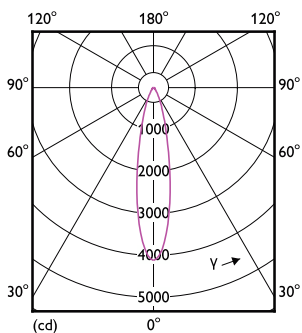

Mechanical and housing

Order Code	Full Product Name	Tvar žárovky
44330300	MAS LEDspot VLE D 13-100W 927 PAR38 25D	PAR38
44320400	MAS LEDspot VLE D 9.5-75W 927 PAR30S 25D	PAR30S
44322800	MAS LEDspot VLE D 9.5-75W 930 PAR30S 25D	PAR30S
44324200	MAS LEDspot VLE D 9.5-75W 940 PAR30S 25D	PAR30S
44304400	MAS LEDspot VLE D 6-50W 927 PAR20 25D	PAR20

Order Code	Full Product Name	Tvar žárovky
44306800	MAS LEDspot VLE D 6-50W 930 PAR20 25D	PAR20
44308200	MAS LEDspot VLE D 6-50W 940 PAR20 25D	PAR20
44310500	MAS LEDspot VLE D 6-50W 927 PAR20 40D	PAR20
44312900	MAS LEDspot VLE D 6-50W 930 PAR20 40D	PAR20
44314300	MAS LEDspot VLE D 6-50W 940 PAR20 40D	PAR20

Temperature

Order Code	Full Product Name	Maximální teplota (jmen.)
44330300	MAS LEDspot VLE D 13-100W 927 PAR38 25D	85 °C
44320400	MAS LEDspot VLE D 9.5-75W 927 PAR30S 25D	80 °C
44322800	MAS LEDspot VLE D 9.5-75W 930 PAR30S 25D	80 °C
44324200	MAS LEDspot VLE D 9.5-75W 940 PAR30S 25D	80 °C
44304400	MAS LEDspot VLE D 6-50W 927 PAR20 25D	80 °C
44306800	MAS LEDspot VLE D 6-50W 930 PAR20 25D	80 °C
44308200	MAS LEDspot VLE D 6-50W 940 PAR20 25D	80 °C
44310500	MAS LEDspot VLE D 6-50W 927 PAR20 40D	80 °C
44312900	MAS LEDspot VLE D 6-50W 930 PAR20 40D	80 °C
44314300	MAS LEDspot VLE D 6-50W 940 PAR20 40D	80 °C