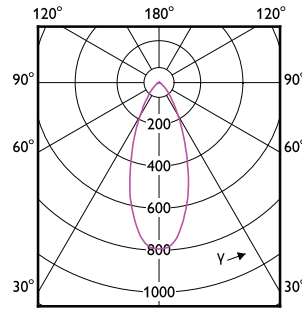

MASTER VALUE LEDspot PAR

Accent Diagrams