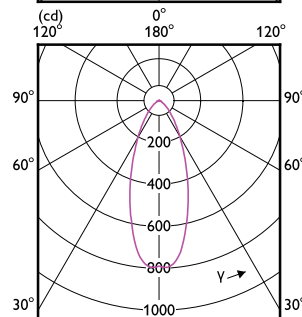

MASTER VALUE LEDspot PAR

Accent Diagrams